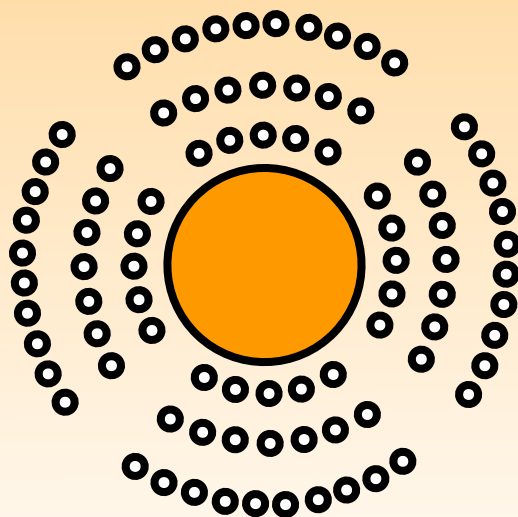

# Proper seating arrangement for Drum Circles

[www.GivingTreeMusic.com](http://www.GivingTreeMusic.com)

(727) 736-7789

Outer circle has 40 seats (4 groups of 10)  
Middle circle has 28 seats (4 groups of 7)  
Inner circle has 20 seats (4 groups of 5)

Seating for 88 drummers with four walking aisles and the open center